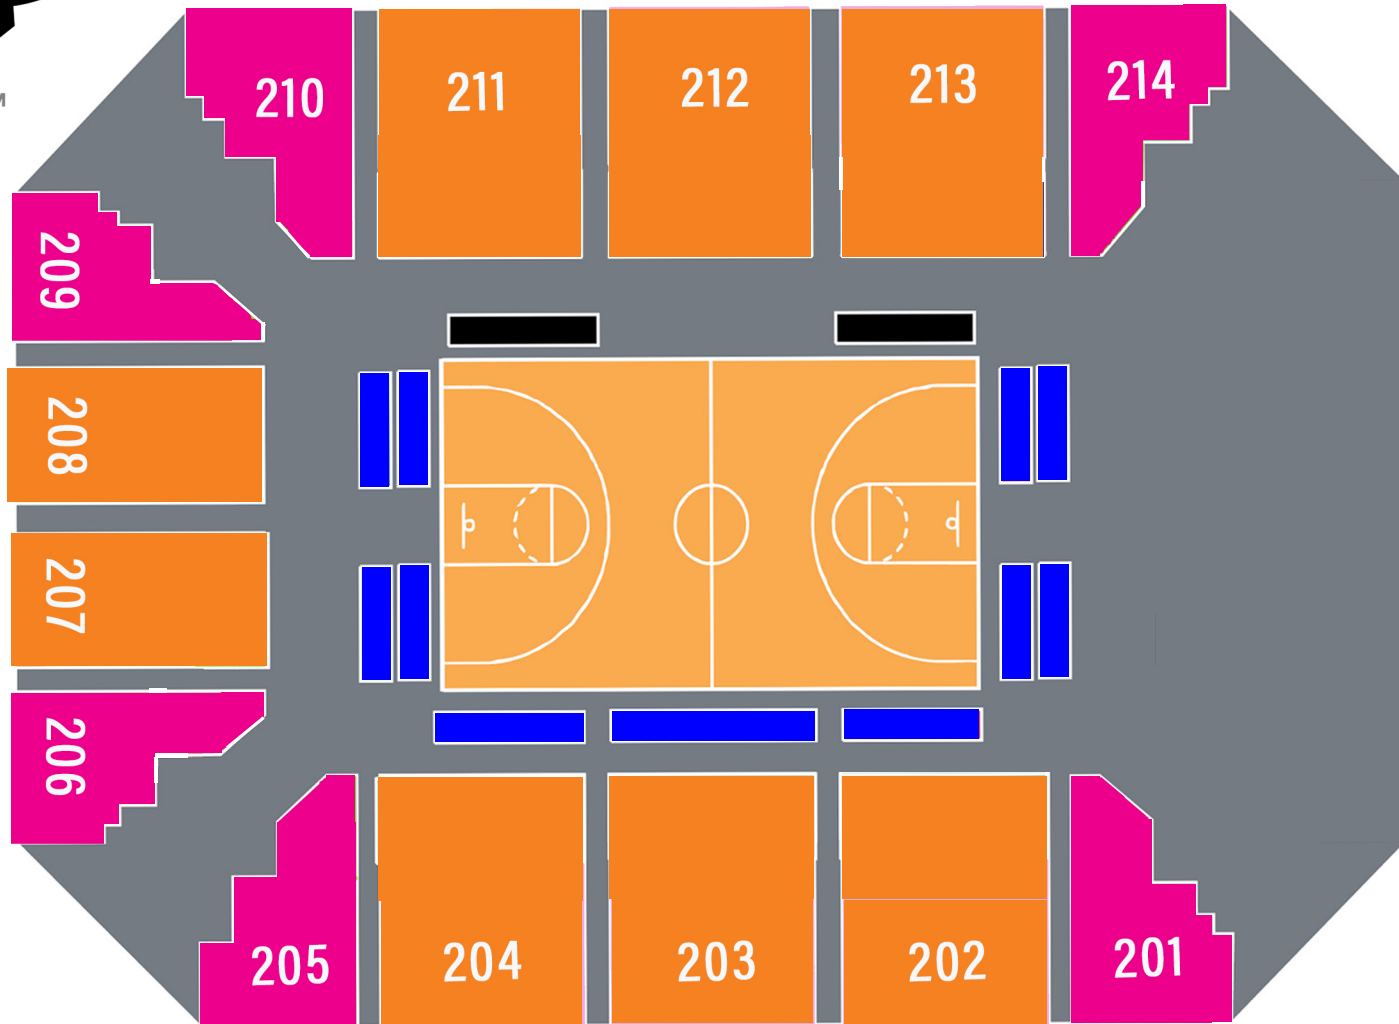

# 2024 SEASON SEATING CHART

Courtside \$25.00	
Select \$10.00	
Reserved \$15.00	